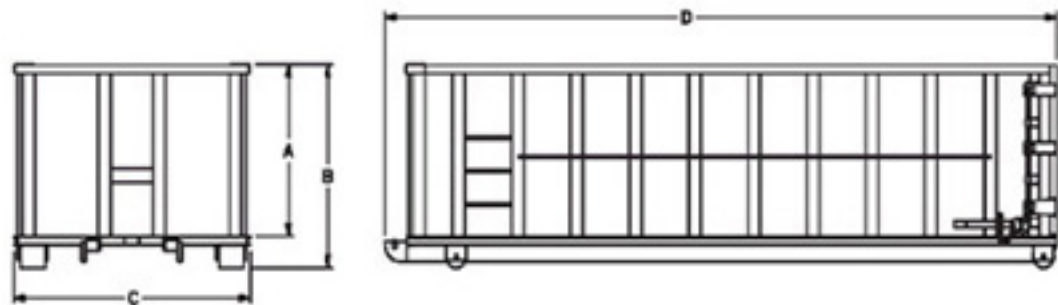

## FRONT-LOAD CONTAINER SIZES

## ROLL-OFF CONTAINER SIZES

SIZE (S)	(A) HEIGHT INSIDE	(B) HEIGHT OUTSIDE	(C) WIDTH OVERALL	(D) LENGTH OVERALL
10	43"	55"	96"	12' 9"
15	43"	55"	96"	16' 9"
20	43"	55"	96"	22' 9"
30	62"	74"	96"	22' 9"