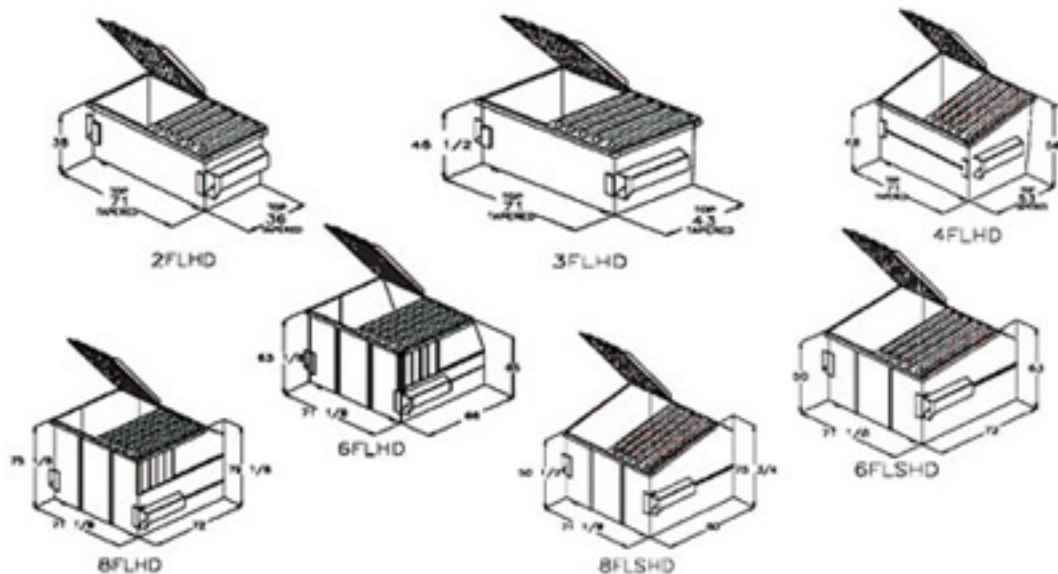

## FRONT-LOAD CONTAINER SIZES

## ROLL-OFF CONTAINER SIZES

SIZE (S)	(A) HEIGHT INSIDE	(B) HEIGHT OUTSIDE	(C) WIDTH OVERALL	(D) LENGTH OVERALL
10	43"	55"	96"	12' 9"
15	43"	55"	96"	16' 9"
20	43"	55"	96"	22' 9"
30	62"	74"	96"	22' 9"